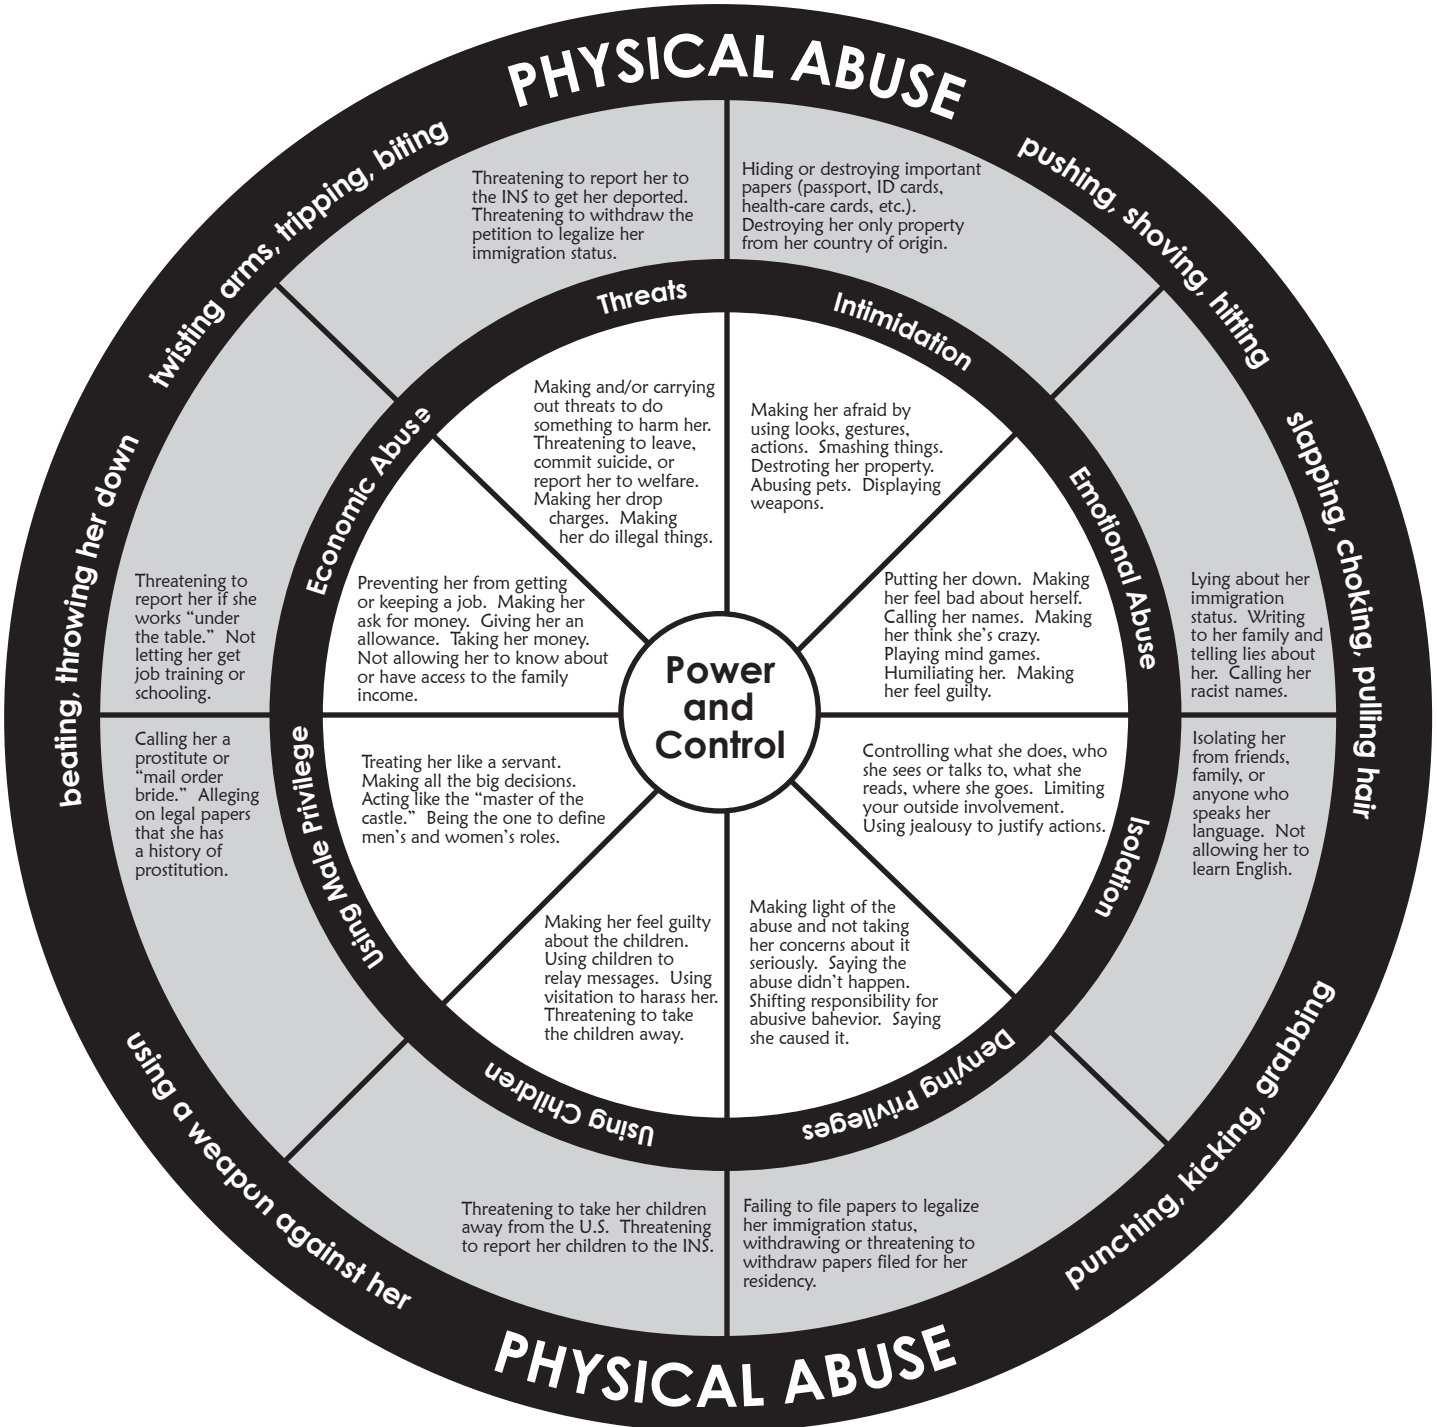

# IMMIGRANT POWER AND CONTROL WHEEL

Adapted from original wheel by:  
Domestic Abuse Intervention Project  
202 East Superior Street  
Duluth, MN 55802  
218.722.4134

Produced and distributed by:

**NATIONAL CENTER**  
**on Domestic and Sexual Violence**  
training • consulting • advocacy